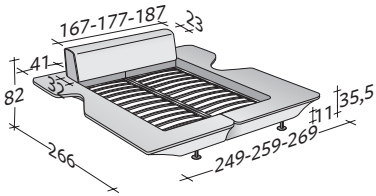

OUTER SIZES  
BASES AND MATTRESS SUPPORT

SIZE IN CM.

ADJUSTABLE SLATTED BASE

GRANDPIANO PIANO  
design Mario Bellini 2007

OUTER SIZES  
BASES AND MATTRESS SUPPORT

SIZE IN CM.

ADJUSTABLE SLATTED BASE