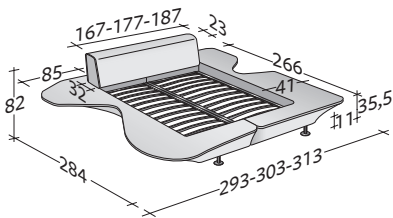

It can be completed with glass tops or hide trays.

LA CULTURA DEL DORMIRE.

GRANDPIANO  
design Mario Bellini 2007

OUTER SIZES  
BASES AND MATTRESS SUPPORT

SIZE IN CM.

ADJUSTABLE SLATTED BASE

GRANDPIANO PIANO  
design Mario Bellini 2007

OUTER SIZES  
BASES AND MATTRESS SUPPORT

SIZE IN CM.

ADJUSTABLE SLATTED BASE

GRANDPIANO PIANO  
design Mario Bellini 2007

OUTER SIZES  
BASES AND MATTRESS SUPPORT

SIZE IN CM.

ADJUSTABLE SLATTED BASE