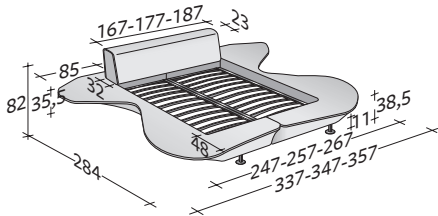

It can be completed with glass tops or hide trays.

LA CULTURA DEL DORMIRE.

GRANDPIANO  
design Mario Bellini 2007

OUTER SIZES  
BASES AND MATTRESS SUPPORT

SIZE IN CM.

ADJUSTABLE SLATTED BASE

GRANDPIANO PIANO  
design Mario Bellini 2007

OUTER SIZES  
BASES AND MATTRESS SUPPORT

SIZE IN CM.

ADJUSTABLE SLATTED BASE

GRANDPIANO PIANO  
design Mario Bellini 2007

OUTER SIZES  
BASES AND MATTRESS SUPPORT

SIZE IN CM.

ADJUSTABLE SLATTED BASE